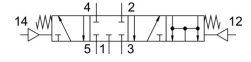

Pneumatic valve VL-5/4-1/4

Part number: 4574

FESTO

Data sheet

Feature	Value
Valve function	5/4 closed
Pneumatic working port	G1/4
Operating pressure	0 MPa ... 1 MPa
Operating pressure	0 bar ... 10 bar
Type code	VL
Symbol	00991392
Ambient temperature	-10 °C ... 60 °C
Product weight	800 g
Pneumatic connection 1	G1/4
Pneumatic connection 2	G $\frac{1}{4}$
Pneumatic connection 3	G1/4
Pneumatic connection 4	G1/4
Pneumatic connection 5	G1/4